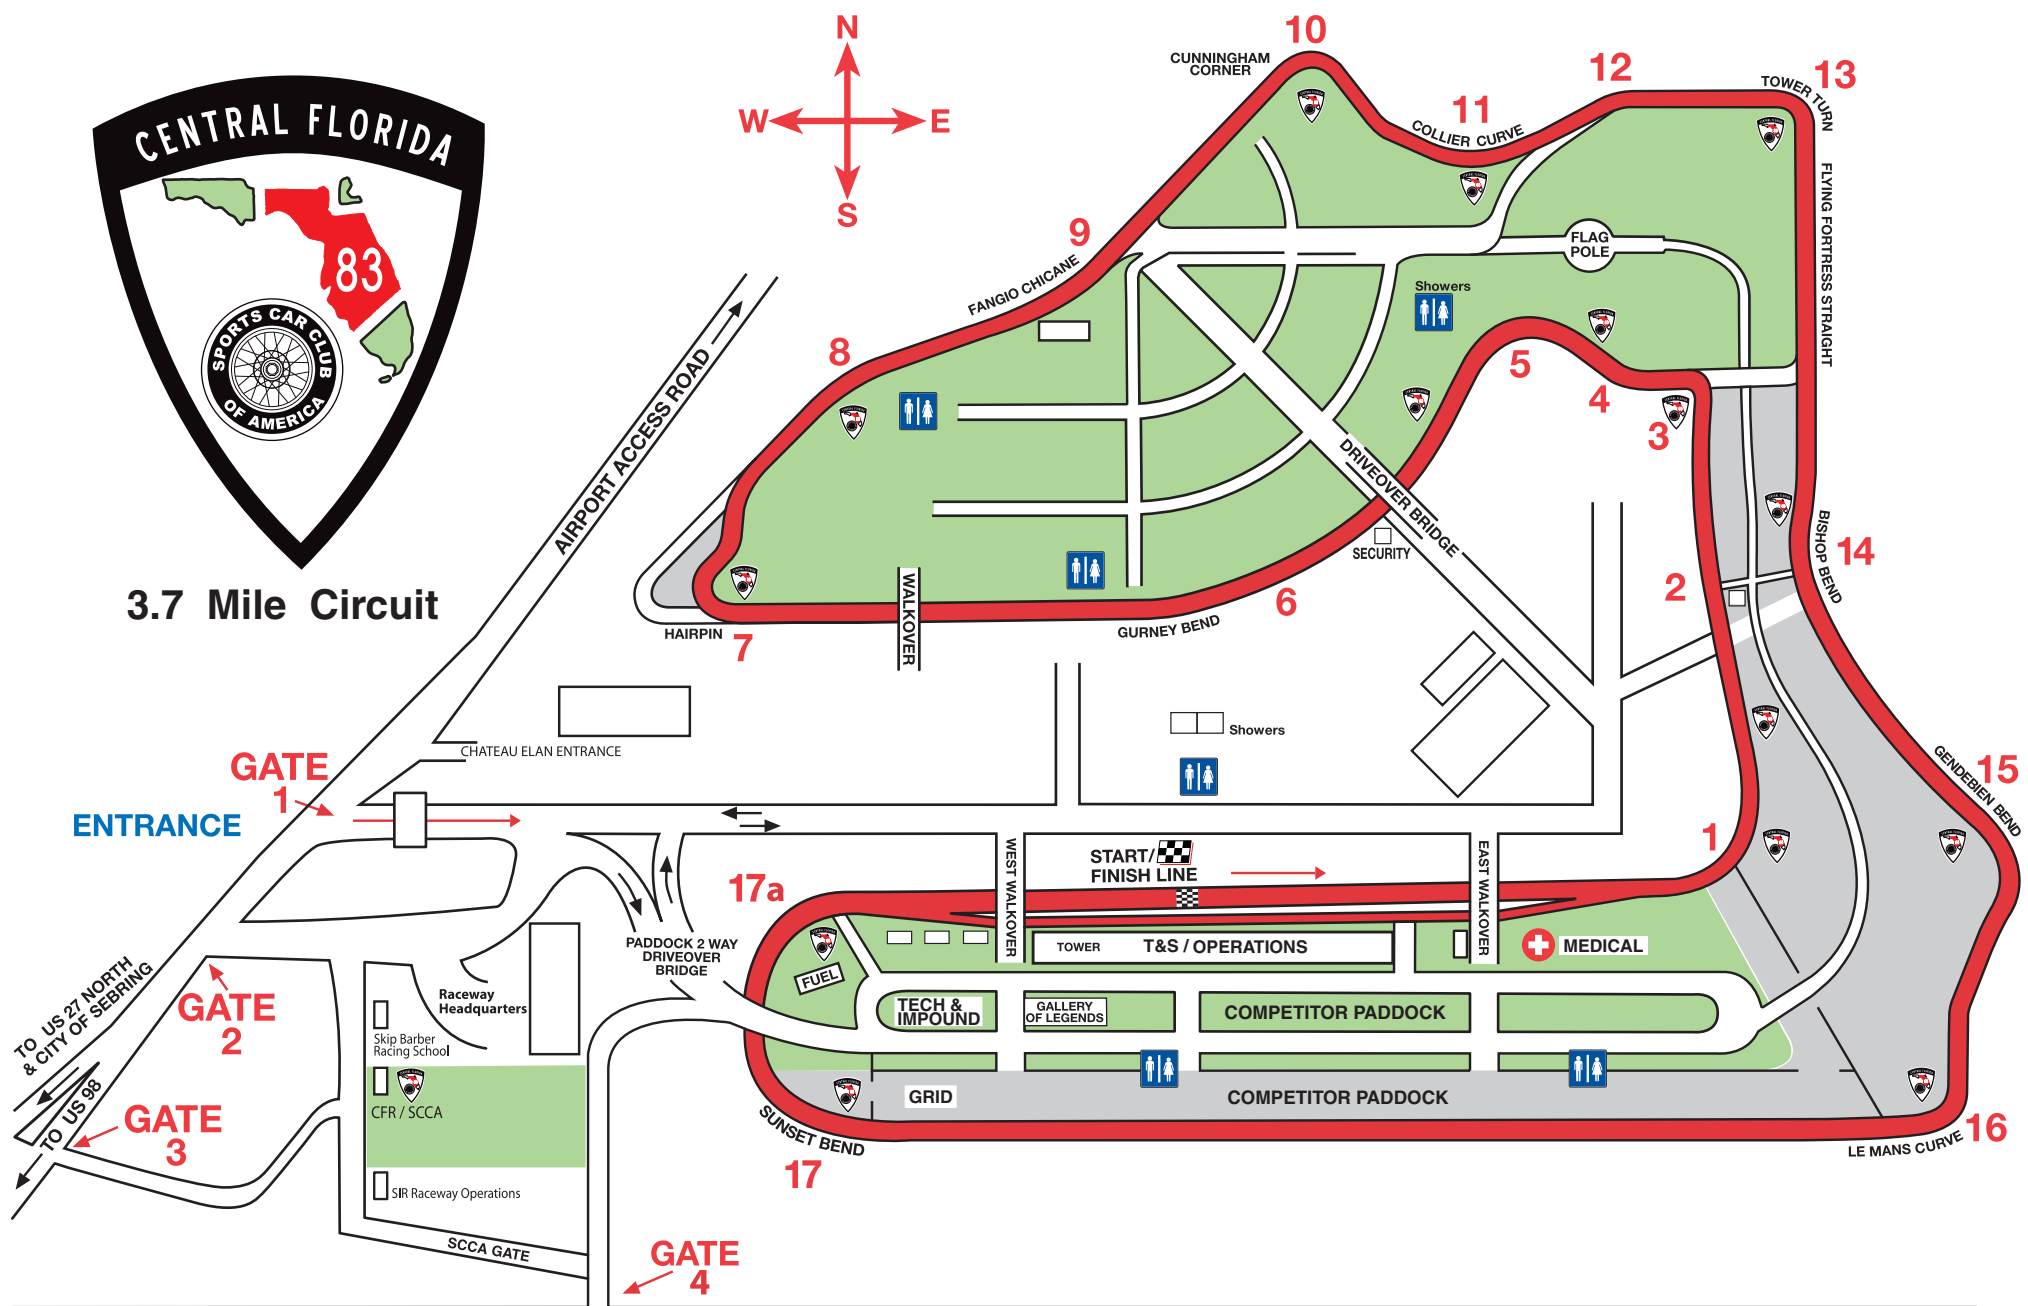

3.7 Mile Circuit

SCCA - CENTRAL FLORIDA REGION - SEBRING LONG COURSE