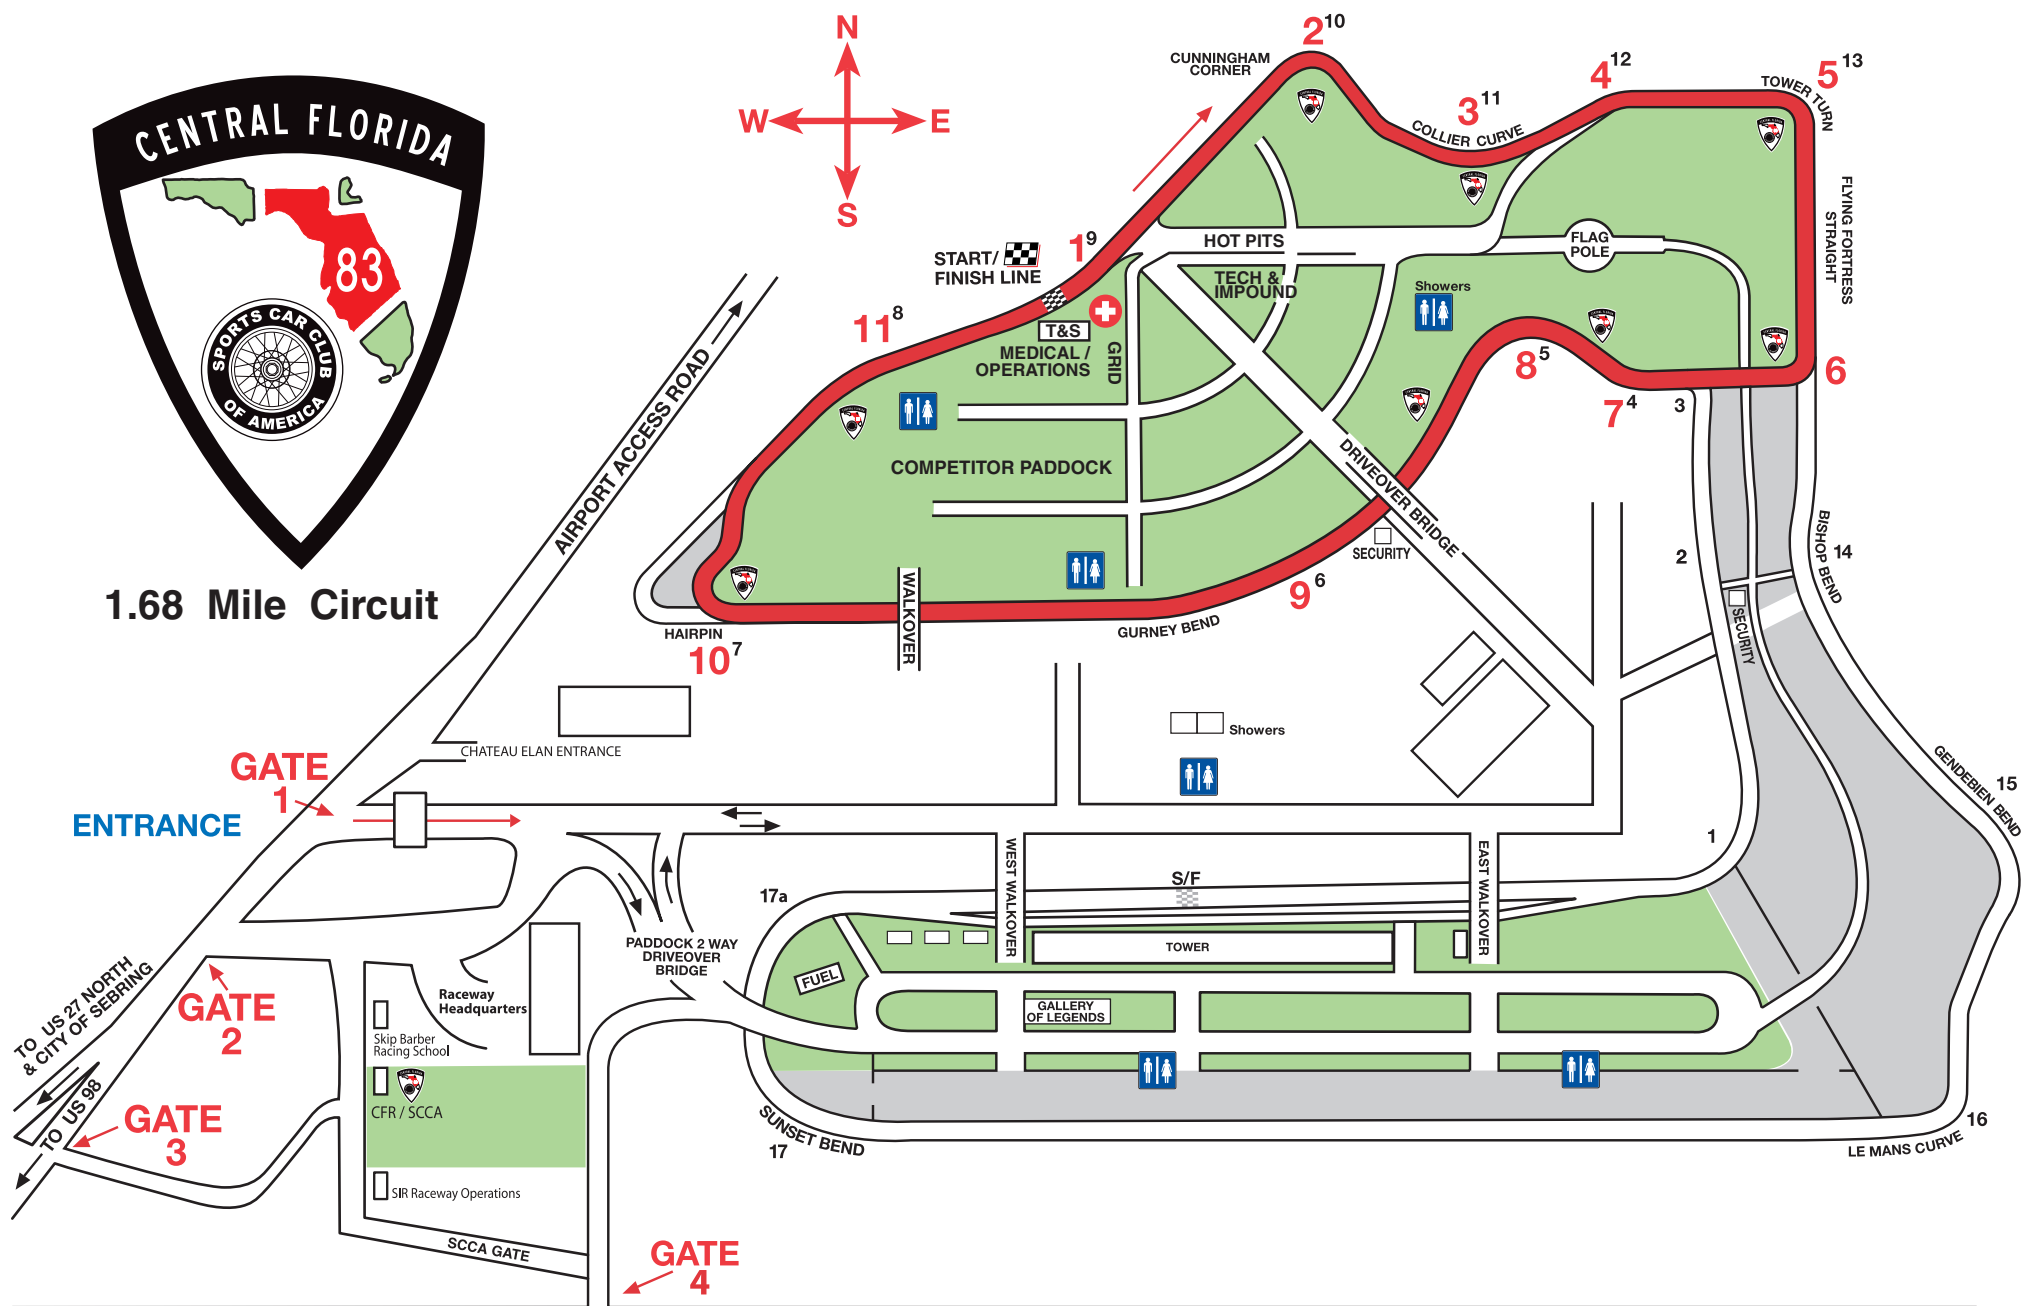

1.68 Mile Circuit

SCCA - CENTRAL FLORIDA REGION - SEBRING SHORT COURSE