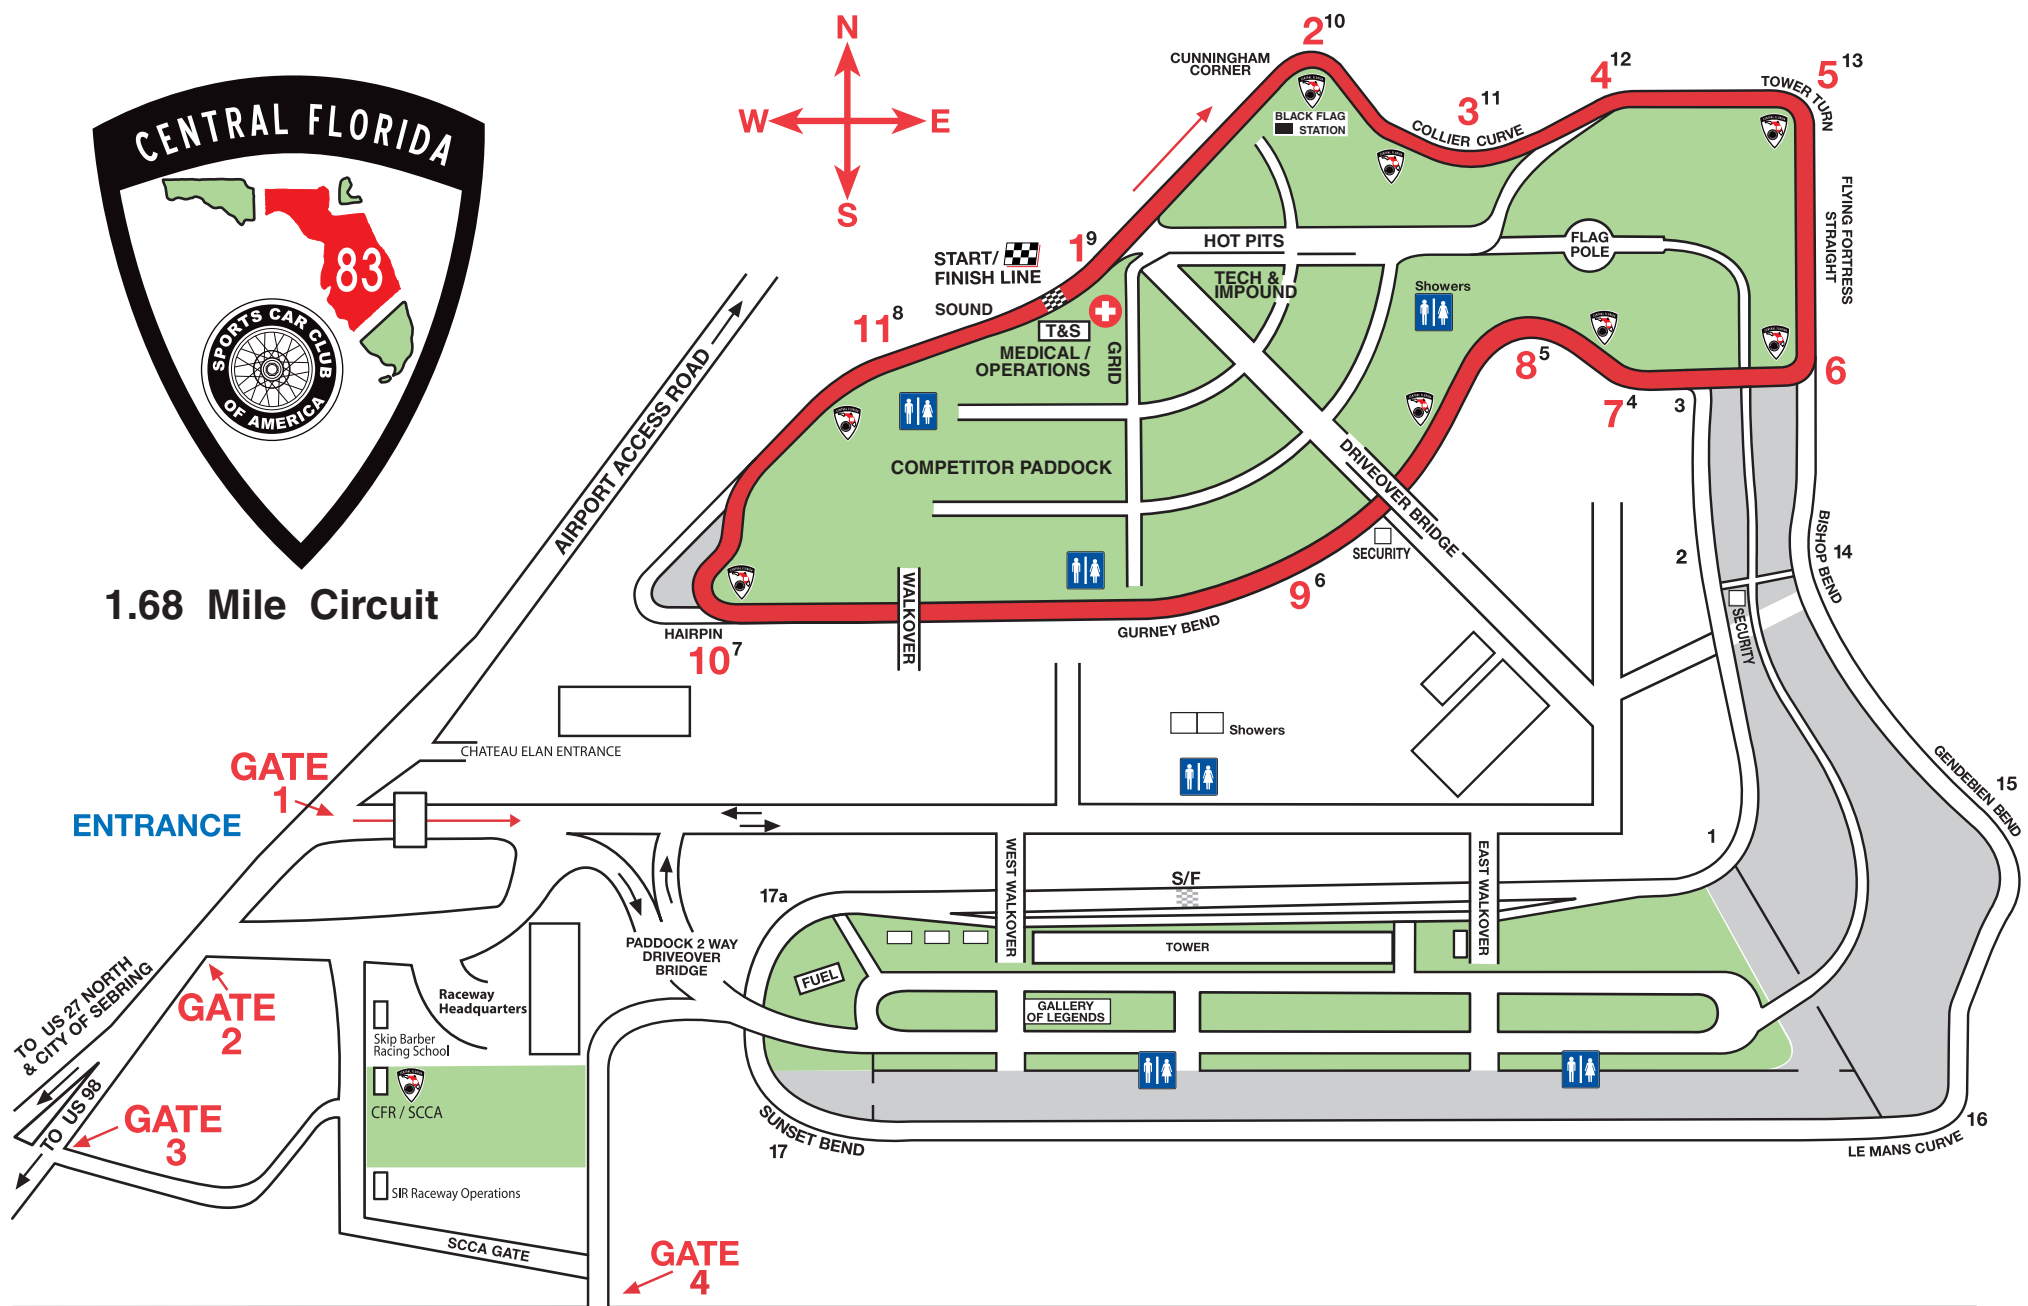

1.68 Mile Circuit

SCCA - CENTRAL FLORIDA REGION - SEBRING SHORT COURSE